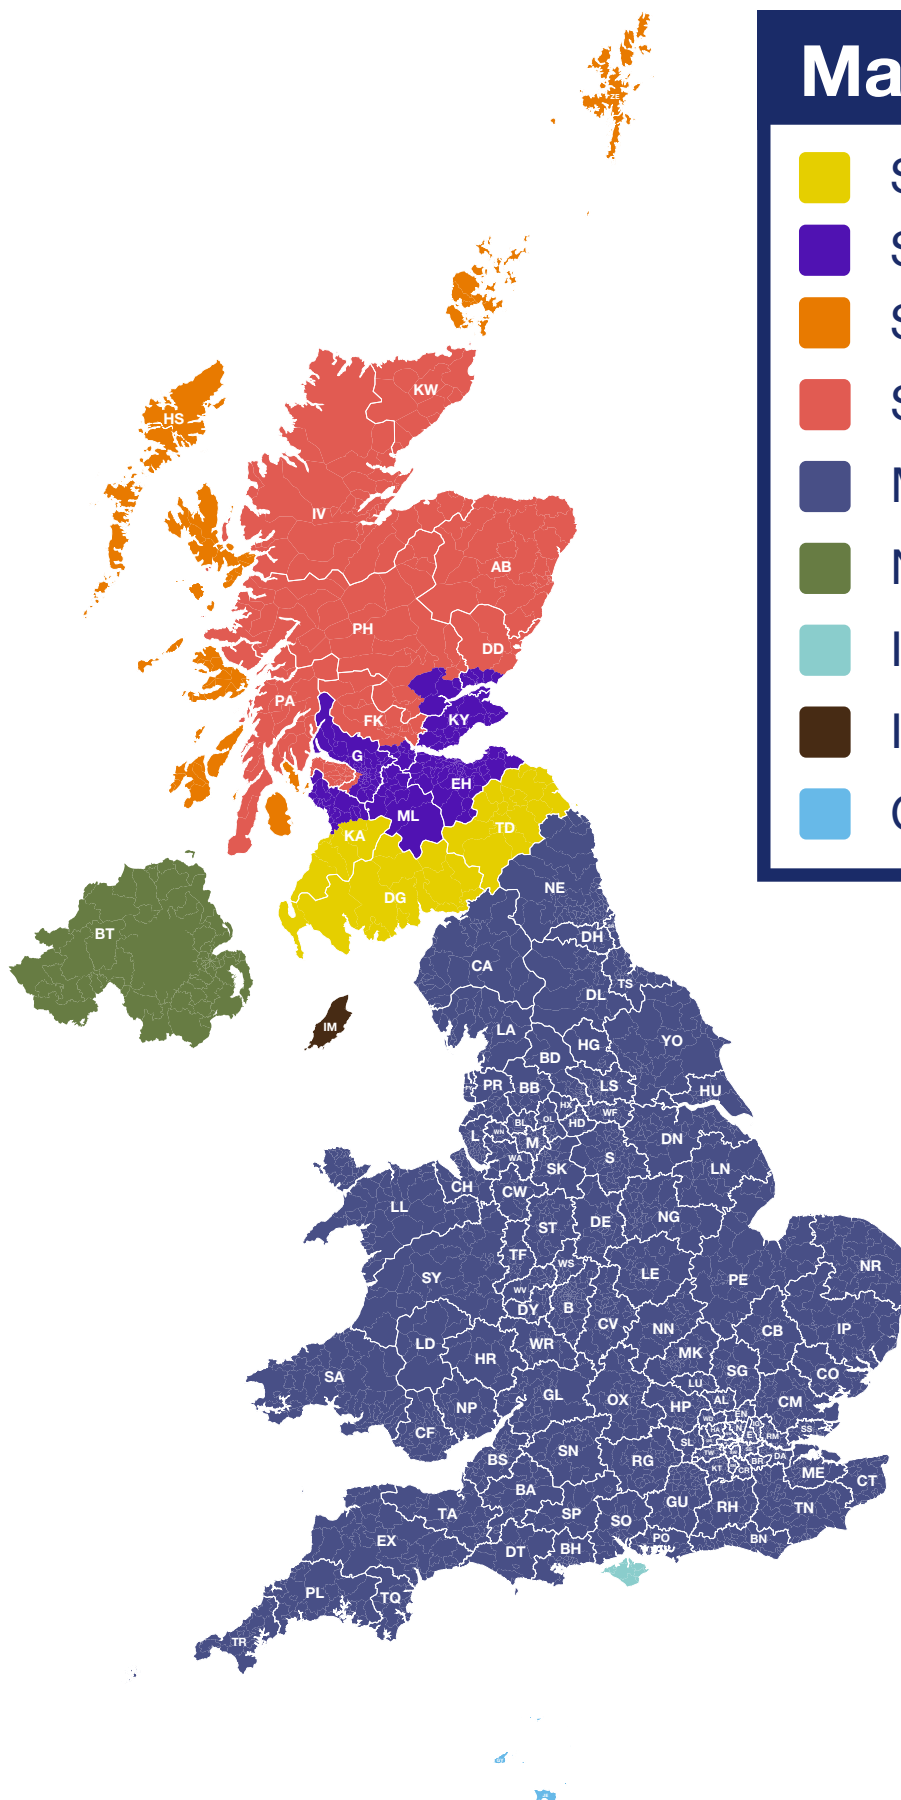

# Surcharge Areas

## Map Code

- Scotland Border
- Scotland Main Central
- Scotland Offshore
- Scotland Mainland
- Mainland UK
- N. Ireland
- Isle of Wight
- Isle of Man
- Channel Islands