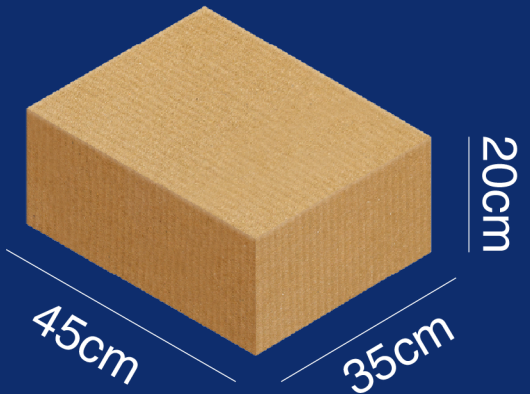

Lightweight Parcel

5kg Maximum weight

No liquids